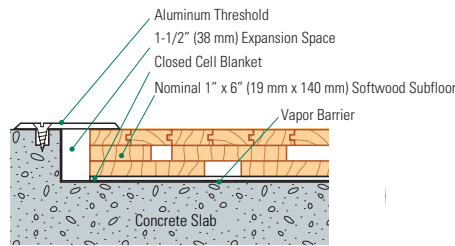

REZILLOCK™

SPECIALTY HARDWOOD SYSTEM

connorsports.com

CONNOR SPORTS
Where Champions Play™

CONNOR SPORTS
Where Champions Play™

REZILLOCK™ SPECIALTY HARDWOOD SYSTEM

RezillLock provides basket-weave design of dimensioned softwood layers resting on a blanket of low density closed cell polyethylene foam.

- MFMA Northern hard maple
- Closed cell blanket foam
- Nominal 1 x 6 softwood (19 mm x 140 mm) subfloor

Wall Base Detail

Threshold Detail (Optional Accessory)

Equipment Detail (Optional Accessory)

Manufacturing:
ISO 14001:2004
CERTIFIED