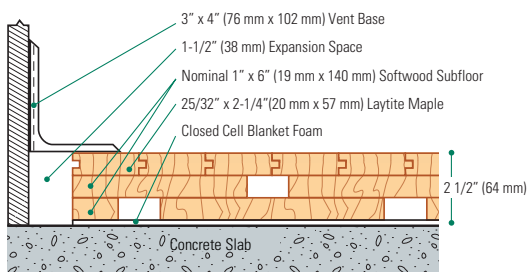

REZILLOCK™

SPECIALTY HARDWOOD SYSTEM

connorsports.com

CONNOR SPORTS
Where Champions Play™

CONNOR SPORTS
Where Champions Play™

REZILLOCK™ SPECIALTY HARDWOOD SYSTEM

RezillLock provides basket-weave design of dimensioned softwood layers resting on a blanket of low density closed cell polyethylene foam.

- MFMA Northern hard maple
- Closed cell blanket foam
- Nominal 1 x 6 softwood (19 mm x 140 mm) subfloor

Wall Base Detail

Threshold Detail (Optional Accessory)

Equipment Detail (Optional Accessory)

Manufacturing:
ISO 14001:2004
CERTIFIED