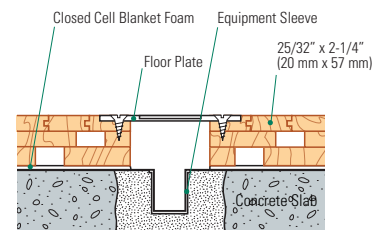

- MFMA Northern hard maple
- Closed cell blanket foam
- Nominal 1 x 6 softwood (19 mm x 140 mm) subfloor

Wall Base Detail

Threshold Detail (Optional Accessory)

Equipment Detail (Optional Accessory)

Manufacturing:
ISO 14001:2004
CERTIFIED