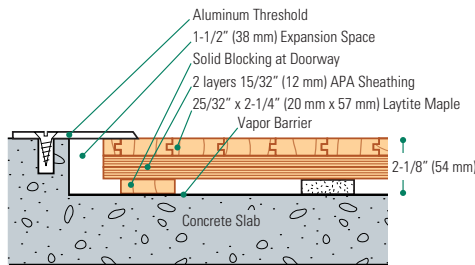

CONNOR SPORTS
Where Champions Play™

REZILLPANEL™ SPECIALTY HARDWOOD SYSTEM

The simplicity of this basic Rezill™ padded double sheathing offers high shock absorption levels creating lasting durability for the life of the floor.

Wall Base Detail

Manufacturing:
ISO 14001:2004
CERTIFIED

Recycled Contribution:
Includes components with recycled content

Testing Laboratory:
United States Sports Surfacing Laboratory

Certified Testing:
ISS Scientific Body Membership

Green Status:
Managed Forests, Certification Available

Customer Service: 800.283.9522 | info@connorsports.com | connorsports.com/products

Where Champions Play™