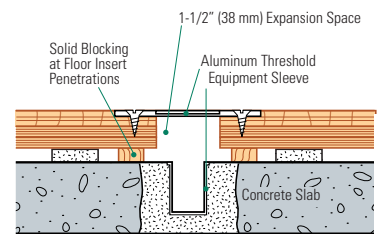

Manufacturing:
ISO 14001:2004
CERTIFIED

Recycled Contribution:
Includes components with recycled content

Testing Laboratory:
United States Sports Surfacing Laboratory

Certified Testing:
ISS Scientific Body Membership

Green Status:
Managed Forests, Certification Available

Customer Service: 800.283.9522 | info@connorsports.com | connorsports.com/products

Where Champions Play™