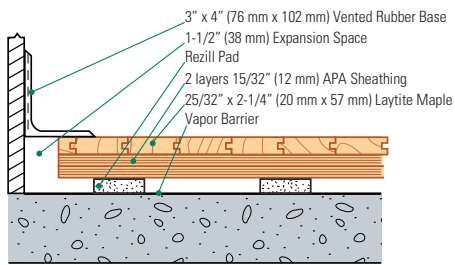

REZILLPANEL™

SPECIALTY HARDWOOD SYSTEM

connorsports.com

CONNOR SPORTS
Where Champions Play™

CONNOR SPORTS
Where Champions Play™

REZILLPANEL™ SPECIALTY HARDWOOD SYSTEM

The simplicity of this basic Rezill™ padded double sheathing offers high shock absorption levels creating lasting durability for the life of the floor.

Wall Base Detail

Threshold Detail (Optional Accessory)

Equipment Detail (Optional Accessory)

Manufacturing:
ISO 14001:2004
CERTIFIED

Recycled Contribution:
Includes components with recycled content

Testing Laboratory:
United States Sports Surfacing Laboratory