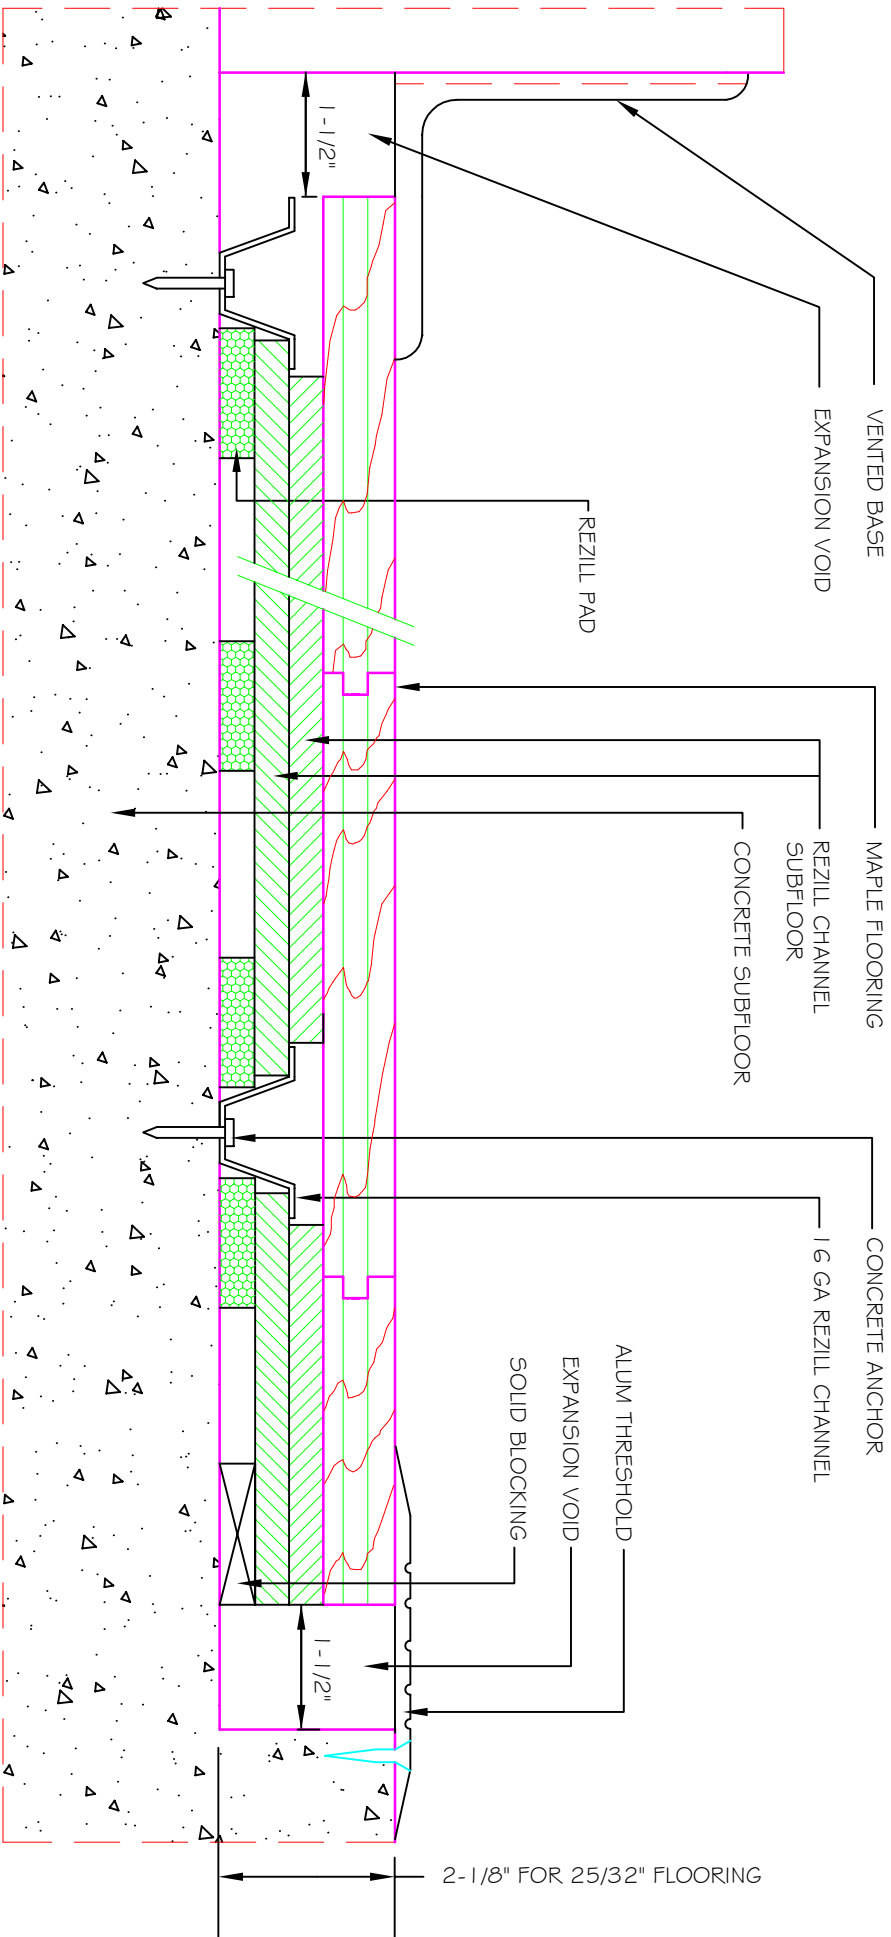

CONNOR SPORTS FLOORING

251 INDUSTRIAL PARK ROAD
 AMASA, MI 49903
 847-290-9020
 847-290-9034 FAX

NO SCALE

DWG: REZILL CHANNEL

DATE: 8 MAY 2013

BY: J. GASPERICH

CONNOR REZILL CHANNEL FLOOR SYSTEM
 WALL BASE DETAIL
 THRESHOLD DETAIL